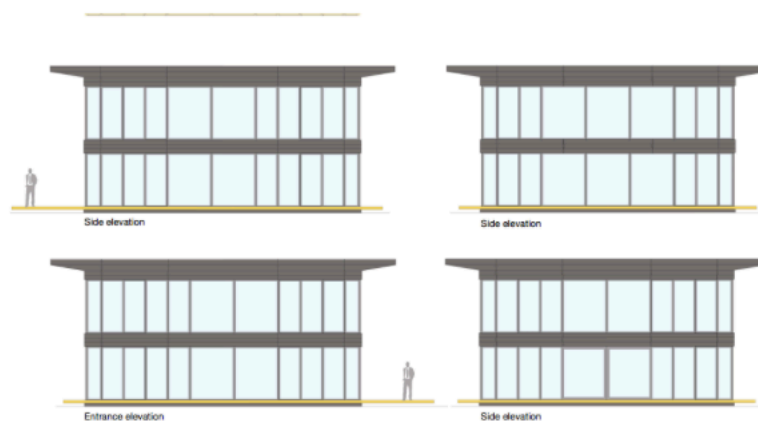

R+1
4 GLASS
FLAT ROOF

You can create your own:

1. Choose your preferred Family of P.A.T.H. models
2. Choose your preferred Model with the required number of bedrooms – *Up To 8.*
3. Choose your preferred Structure type – *Mine will be all glass.*
4. Choose your preferred Roof type